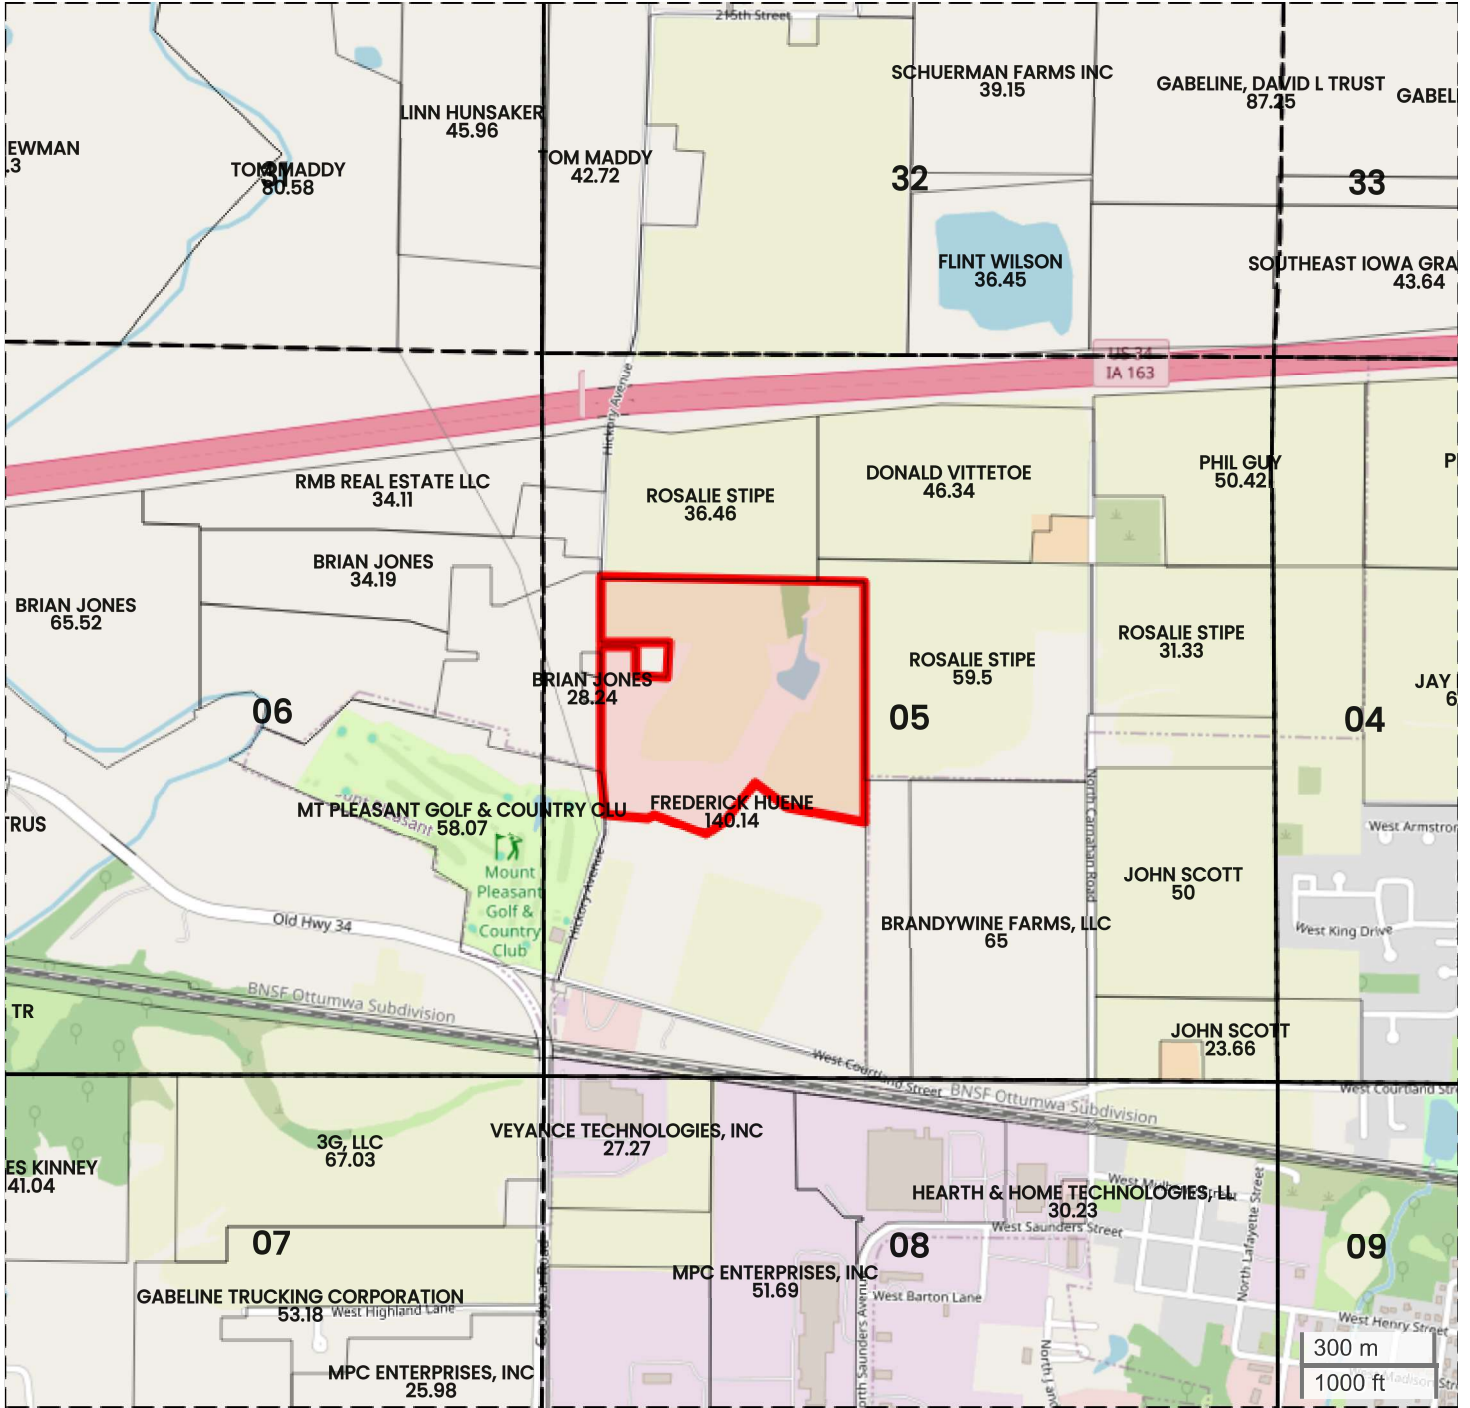

STATLER 72.1 ACRES  
PLAT MAP

Center: 40.981684, -91.578193

05-71N-6W  
Center Township  
Henry County, IA

FarmWorth, LLC makes no warranties, express or implied, regarding the accuracy of any information provided through FarmWorth.com. User is solely responsible for independently verifying all information prior to use and waives any claims against FarmWorth, LLC arising from inaccuracies in such information.